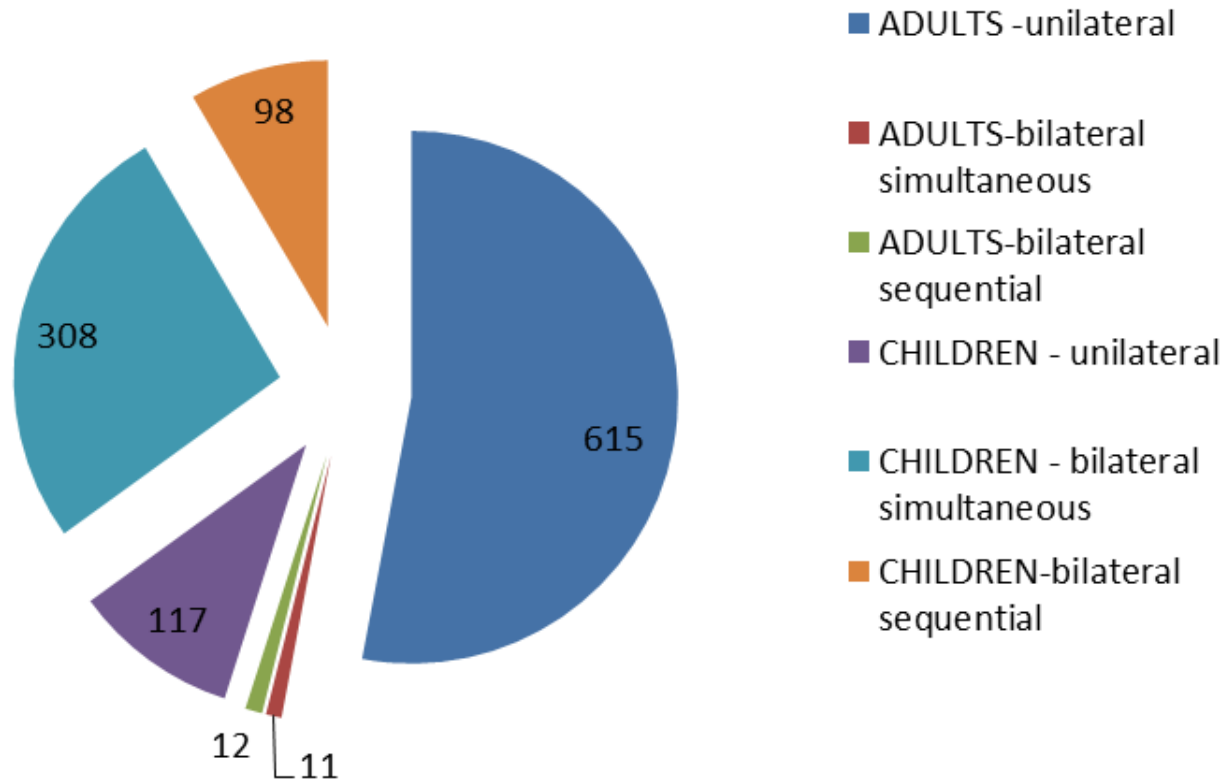

Total number of new CI

New Cochlear Implant cases in the UK April 2013-March 2014

Total implanted CI in UK

**Total maintained cochlear implant users in the UK
[as at 31/03/2014]**