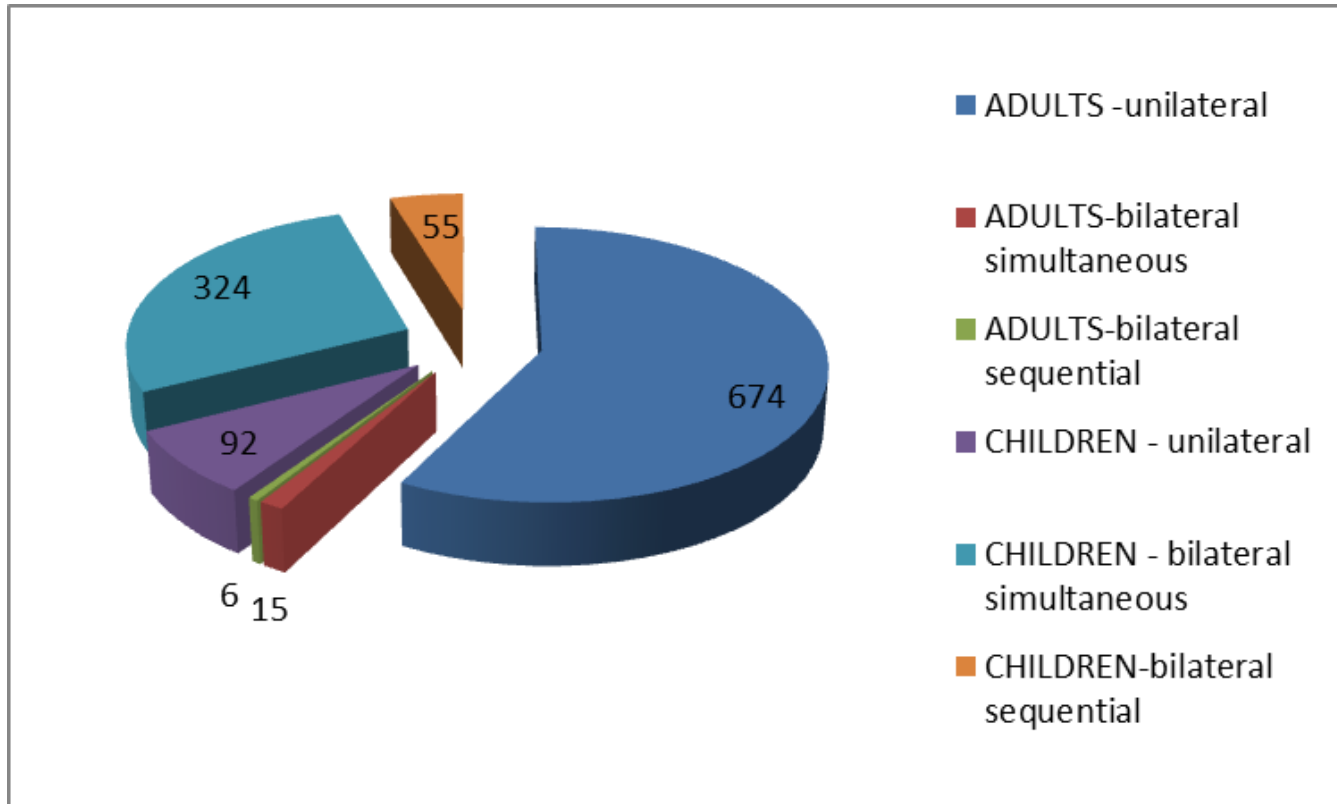

Total number of new CI recipients

01/04/2014 - 31/03/2015

Total maintained CI population in UK

year ended 31 March 2015; total n= 13,015