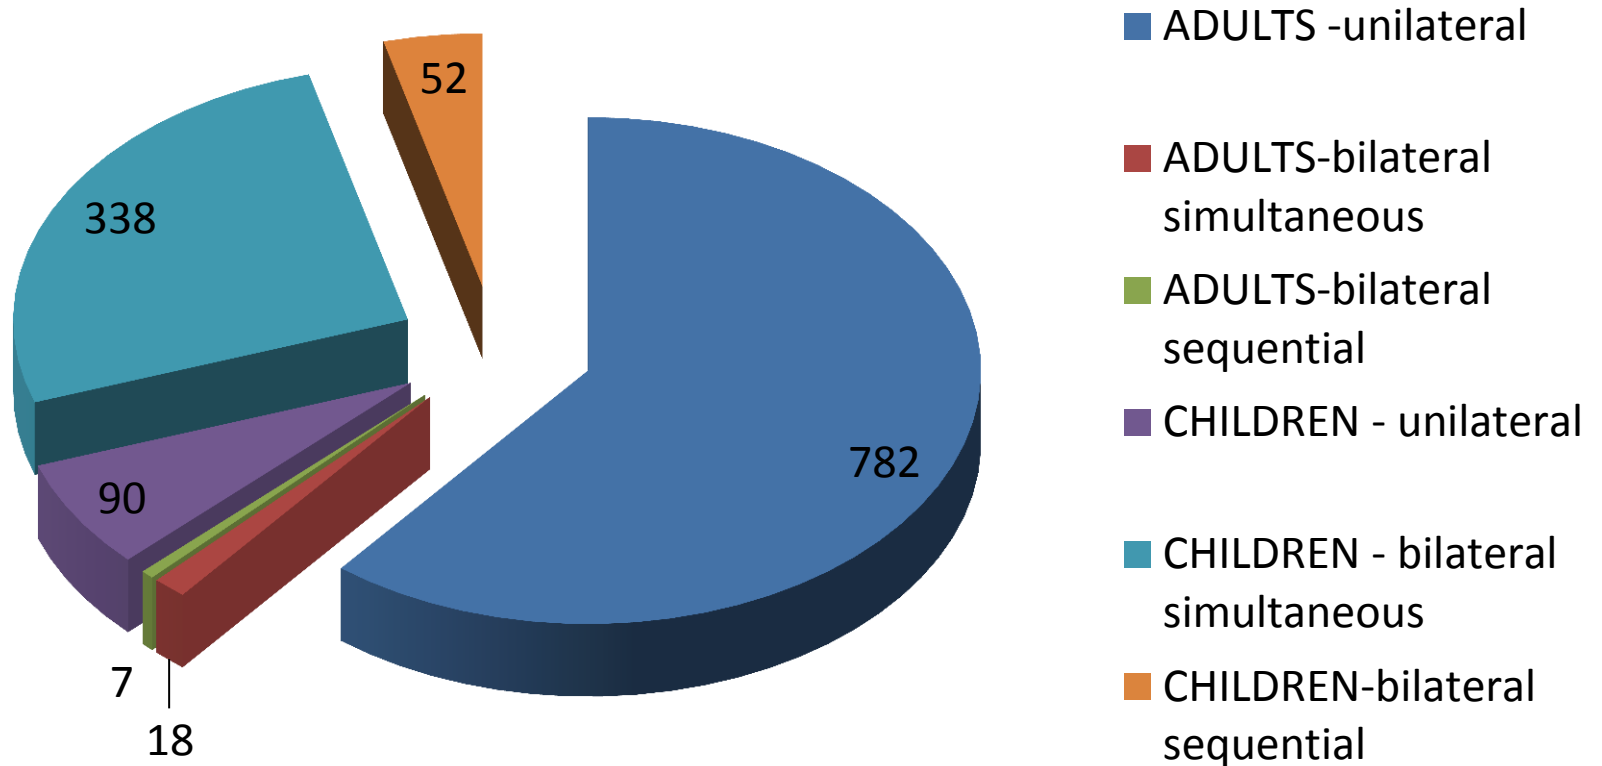

# Total Number of New CI Recipients

01/04/2015 - 31/03/2016. N= 1287

# Total maintained CI population in UK

year ended 31 March 2016; total n= 14,312